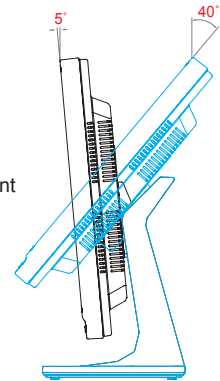

### Stand Base (-5°~40°)

Standard Plate With Patent Tilt Adjustment  
-5°~40° is Designed for Different Viewing Angles of Various Applications.

MODEL	LPL-19W01
LCD Display	19" Active Matrix TFT LCD Panel
Pixel pitch	1280(H) × 1024(V) SXGA
Max. Resolution	500TVL
Scan Freq. Horizontal	31.5KHz~80KHz
Vertical	56~75Hz
Contrast	550:1
Brightness	400cd/m <sup>2</sup> (Typ.)
Response Time Tr / Tf	5.6/2.4ms
Display Color	16.2M
Viewing Angle L/R	70°(H) / 70°(V)
Viewing Angle Up/Down	75° / 60°
Lamp Life Time	50,000hrs(Typ.)
Display Mode	VGA, Video & S-Video
Signal Connector	VGA In, BNC In/Out, Y/C In/Out, Audio In/Out
Front Control Panel Buttons	Power on / off / Mode / Auto, Up ( Contrast Adjust ), Down ( Brightness Adjust ), Menu.
OSD Menu (VGA)	Brightness, Contrast, H-Position, V-Position, Clock, Phase, Color Temp, User Color R, User Color G, User Color B, OSD H-Pos, OSD V-Pos, Volume, Language, Recall.
(Video)	Color, Tint ( NTSC only ), Brightness, Contrast, Sharpness, Volume, Language, Color Temp, Recall.
Power Input	DC Input: 12V / 4.16A, 50 / 60Hz.
Operating Condition	Temperature: 0°C~ 40°C, Humidity: 20% ~ 85%.
Storage Condition	Temperature: -20°C~ 60°C, Humidity: 20% ~ 85%.
Power Consumption	40W (Max.)
Dimension	424 ( W ) x 419 ( H ) x 170 ( D )mm
Optional Signal Connector	DVI In, Order Ref. : LPL-19D01

### DW-170 (Three knuckles for adjusting)

#### Wall mount Bracket

- Firmly fix on solid wall
- Meets VESA standards Mounting spec. provided is 75mm X 75mm
- Adjusting: 1. Swivel left & right total 180°
- 2. LCD monitor swivel 270°
- 3. Pivot upwards & downwards
- Holds LCD Monitor up to 12 Kgs