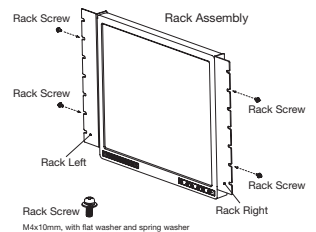

Professional CCTV 19" LCD Display

RoHS Compliance

- Crisp picture performance
- High resolution, high contrast ratio
- Stylish and portable design
- NTSC/PAL auto mode
- Universal power supply (VESA DPMS compatible)
- Multiple mechanical design for various installation
- User friendly one level operation in OSD
- 7 language OSD control
- NTSC/PAL 3D Comb filter compatible
- Strengthen glass (Option)
- 3D comb filter compatible with NTSC/PAL/SECAM

Stand Base (-5°~40°)

Standard Plate With Patent Tilt Adjustment
-5°~40° is Designed for Different Viewing Angles of Various Applications.

MODEL	LPL-19W01
LCD Display	19" Active Matrix TFT LCD Panel
Pixel pitch	1280(H) × 1024(V) SXGA
Max. Resolution	500TVL
Scan Freq. Horizontal	31.5KHz~80KHz
Vertical	56~75Hz
Contrast	550:1
Brightness	400cd/m² (Typ.)
Response Time Tr / Tf	5.6/2.4ms
Display Color	16.2M
Viewing Angle L/R	70°(H) / 70°(V)
Viewing Angle Up/Down	75° / 60°
Lamp Life Time	50,000hrs(Typ.)
Display Mode	VGA, Video & S-Video
Signal Connector	VGA In, BNC In/Out, Y/C In/Out, Audio In/Out
Front Control Panel Buttons	Power on / off / Mode / Auto, Up (Contrast Adjust), Down (Brightness Adjust), Menu.
OSD Menu (VGA)	Brightness, Contrast, H-Position, V-Position, Clock, Phase, Color Temp, User Color R, User Color G, User Color B, OSD H-Pos, OSD V-Pos, Volume, Language, Recall.
(Video)	Color, Tint (NTSC only), Brightness, Contrast, Sharpness, Volume, Language, Color Temp, Recall.
Power Input	DC Input: 12V / 4.16A, 50 / 60Hz.
Operating Condition	Temperature: 0°C~ 40°C, Humidity: 20% ~ 85%.
Storage Condition	Temperature: -20°C~ 60°C, Humidity: 20% ~ 85%.
Power Consumption	40W (Max.)
Dimension	424 (W) x 419 (H) x 170 (D)mm
Optional Signal Connector	DVI In, Order Ref. : LPL-19D01