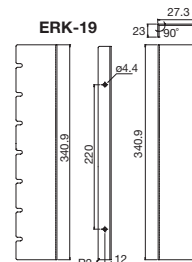

Professional CCTV 19" LCD Display

RoHS Compliance

- Crisp picture performance
- High resolution, high contrast ratio
- Stylish and portable design
- NTSC/PAL auto mode
- Universal power supply (VESA DPMS compatible)
- Multiple mechanical design for various installation
- User friendly one level operation in OSD
- 7 language OSD control
- NTSC/PAL 3D Comb filter compatible
- Strengthen glass (Option)
- 3D comb filter compatible with NTSC/PAL/SECAM

Stand Base (-5°~40°)

Standard Plate With Patent Tilt Adjustment
-5°~40° is Designed for Different Viewing Angles of Various Applications.

MODEL	LPL-19W01
LCD Display	19" Active Matrix TFT LCD Panel
Pixel pitch	1280(H) × 1024(V) SXGA
Max. Resolution	500TVL
Scan Freq. Horizontal	31.5KHz~80KHz
Vertical	56~75Hz
Contrast	550:1
Brightness	400cd/m² (Typ.)
Response Time Tr / Tf	5.6/2.4ms
Display Color	16.2M
Viewing Angle L/R	70°(H) / 70°(V)
Viewing Angle Up/Down	75° / 60°
Lamp Life Time	50,000hrs(Typ.)
Display Mode	VGA, Video & S-Video
Signal Connector	VGA In, BNC In/Out, Y/C In/Out, Audio In/Out
Front Control Panel Buttons	Power on / off / Mode / Auto, Up (Contrast Adjust), Down (Brightness Adjust), Menu.
OSD Menu (VGA)	Brightness, Contrast, H-Position, V-Position, Clock, Phase, Color Temp, User Color R, User Color G, User Color B, OSD H-Pos, OSD V-Pos, Volume, Language, Recall.
(Video)	Color, Tint (NTSC only), Brightness, Contrast, Sharpness, Volume, Language, Color Temp, Recall.
Power Input	DC Input: 12V / 4.16A, 50 / 60Hz.
Operating Condition	Temperature: 0°C~ 40°C, Humidity: 20% ~ 85%.
Storage Condition	Temperature: -20°C~ 60°C, Humidity: 20% ~ 85%.
Power Consumption	40W (Max.)
Dimension	424 (W) x 419 (H) x 170 (D)mm
Optional Signal Connector	DVI In, Order Ref. : LPL-19D01