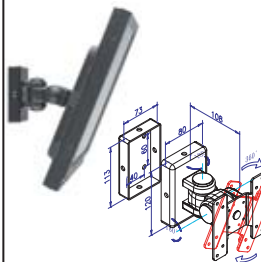

DW-170 (Three knuckles for adjusting)