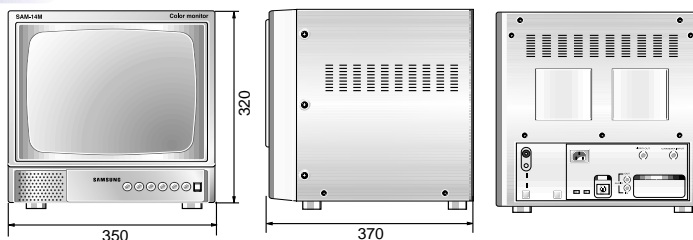

Specification